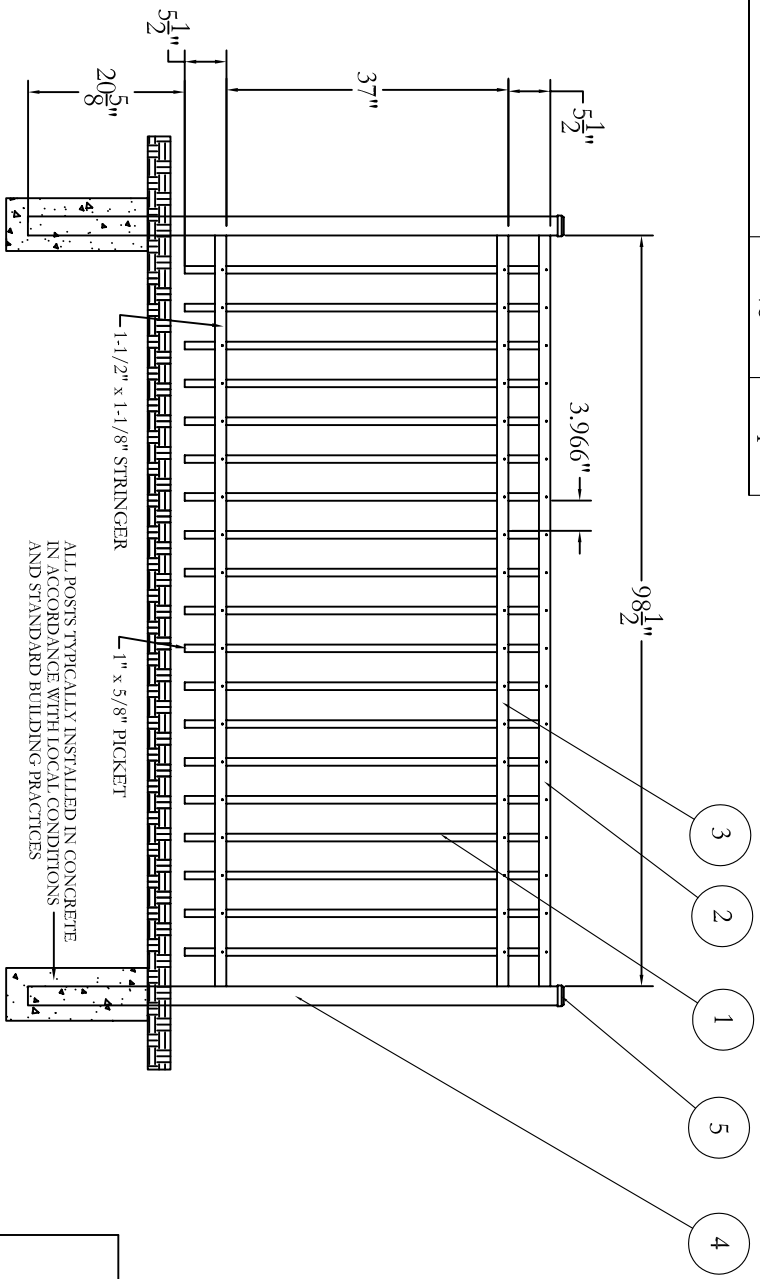

FENCE PARTS		
Name	Qty	Item
100-1/2" - 19 HOLE AERO STRINGER	2	3
2-1/2" POST	2	4
2-1/2" ALUMINUM POST CAP	2	5
100-1/2" - 19 HOLE AERO HEADER	1	2
AERO ELBA PICKET	19	1

DATE	REV	DESCRIPTION	DATE	APPROVED
-	NC	INITIAL RELEASE	04/18/14	DSB

Manufacturing Co., Inc.
 Philadelphia, PA 19154
 (800) 344-2242

DRAWING:
AERO FENCE
ELBA - 48" HEIGHT

SIZE	DWG NO.	REV
D	AE48UESN	NC
SCALE	DATE	SHEET
	04/18/14	1 OF 1

© 2005. This drawing may not be altered or reproduced without the permission of Jerich Manufacturing Co., Inc.