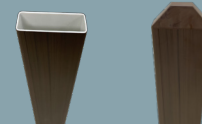

7/8" x 3"

·Dog Ear Caps only