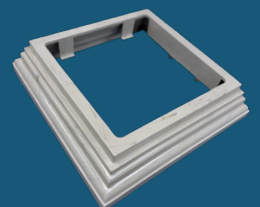

Trim Rings - RAILING

- Available in 4" in all colors
- 1-Piece Only

4" Trim Ring
- Weathered Aspen Shown