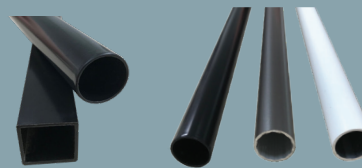

3" CONTEMPORARY PICKET:

Dog-Ear Picket Caps only

Tuckahoe
Severn
Lancaster
Potomac
Courtyard
Easton

1½" CLASSIC PICKET:

Patuxent

RANCH RAIL:

2-Rail
3-Rail
4-Rail

RAILING

100 Series
200 Series

Pickets

7/8" x 11.3" T&G

7/8" x 3"

·Dog Ear Caps only

7/8" x 6" Ribbed

Balusters

*3/4" Aluminum Balusters