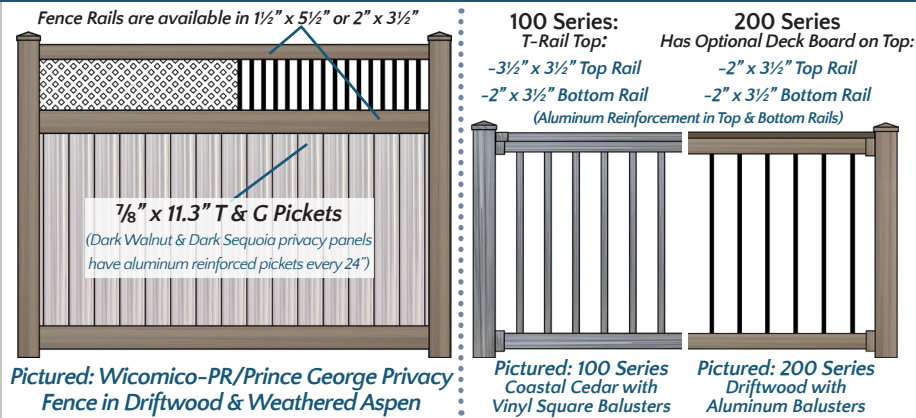

STYLES & ACCENTS

FENCING

PRIVACY:

Caroline
Wicomico*
Wicomico-PR*
Prince George*
Sacramento (6' Wide only)

3" SEMI PRIVACY:

Dorchester
Garrett*
Charles (Aluminum Balusters)*
Williston - **New Horizontal Style!**

6" SEMI PRIVACY:

Carroll
Harford*
Montgomery (Aluminum Balusters)*
Berlin - **New Horizontal Style!**

POOL / YARD:

St. Claire
Linganore
Chester

3" CONTEMPORARY PICKET:

Dog-Ear Picket Caps only

Tuckahoe
Severn
Lancaster
Potomac
Courtyard
Easton

1½" CLASSIC PICKET:

Patuxent

RANCH RAIL:

2-Rail
3-Rail
4-Rail

RAILING

100 Series
200 Series

Pickets

·Dog Ear Caps only